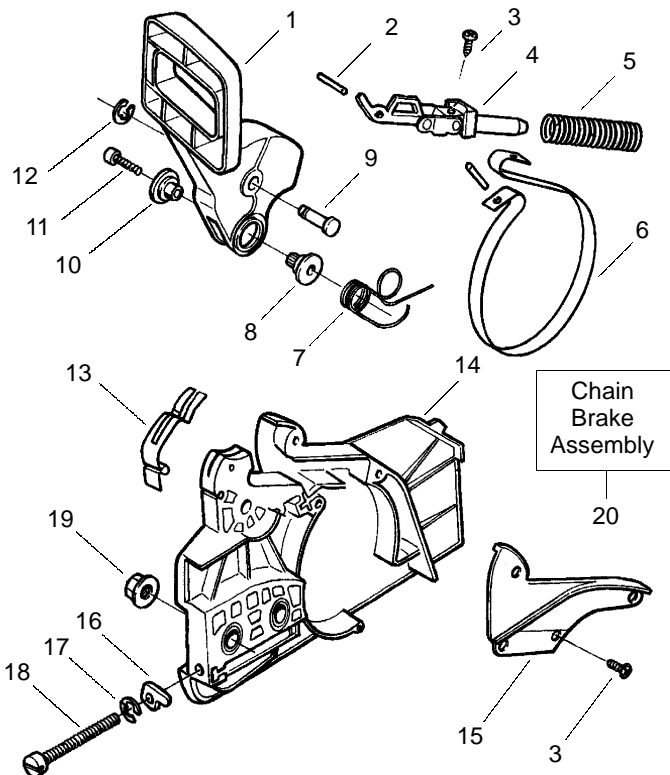

✓ = NEW PART NUMBER FOR THIS IPL

★ = REFER TO THE SERVICE REFERENCE INDICATED FOR MORE INFORMATION. (LOCATED AT END OF IPL)

PARTS LIST NO. <b>530087882</b>		<b>MCCULLOCH PARTS LIST</b>	CHAIN SAW MODEL(S) <b>Mac Cat</b> <b>335, 435 &amp; 440</b>
DATE <b>10/10/00</b>	Replaces 87882 - 03/08/00		<b>Note:</b> Illustration may differ from actual model due to design changes

**Carburetor Assembly - WT391 - #530069722**

Ref.	Part No.	Description
1.	530038318	Limiter Cap-High
2.	530038317	Limiter Cap-Low
3.	530069826	Carburetor Repair Kit (KIT= Indicates Contents)
4.	530069844	Gasket/Diaphragm Kit (●=Indicates Contents)
5.	530035383	Low Speed Needle
6.	530035293	Needle Spring Low Speed
7.	530035384	High Speed Needle
8.	530035295	Needle Spring High Speed

Ref.	Part No.	Description
1.	530053033	Actuating Lever
2.	530015913	Spring Pin
3.	530015911	Screw
4.	530014356	Front & Rear Link Ass'y.
5.	530016237	Spring Compression
6.	530052232	Brake Band
7.	530015910	Handguard Spring
8.	530049075	Journal-Left
9.	530029879	Pivot Pin
10.	530029881	Journal-Right
11.	530015914	Screw
12.	530038593	Retainer
13.	530029878	Position Spring
14.	530054173	Clutch Cover
15.	530038679	Chain Brake Cover
16.	530015826	Bar Adjusting Pin
17.	530038593	Retainer
18.	530016110	Screw-Bar Adjusting
19.	530015917	Nut
20.	530054172	Chain Brake Assembly