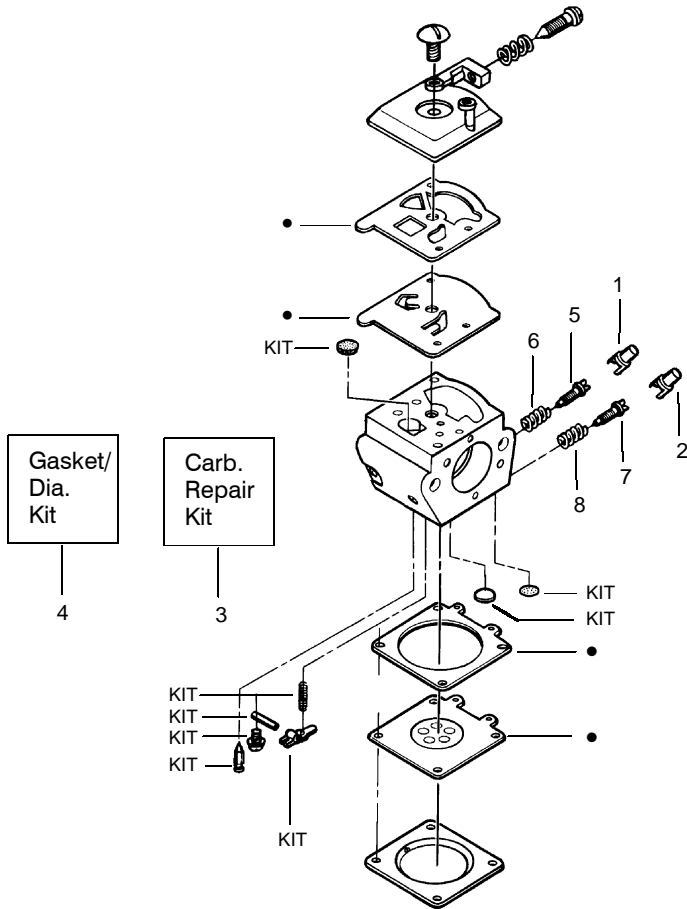

PARTS LIST NO. 530087882		MCCULLOCH PARTS LIST	CHAIN SAW MODEL(S) Mac Cat 335, 435 & 440	
DATE 10/10/00	Replaces 87882 - 03/08/00		Note: Illustration may differ from actual model due to design changes	PAGE NO. 3

Carburetor Assembly - WT391 - #530069722

Ref.	Part No.	Description
1.	530038318	Limiter Cap-High
2.	530038317	Limiter Cap-Low
3.	530069826	Carburetor Repair Kit (KIT= Indicates Contents)
4.	530069844	Gasket/Diaphragm Kit (●=Indicates Contents)
5.	530035383	Low Speed Needle
6.	530035293	Needle Spring Low Speed
7.	530035384	High Speed Needle
8.	530035295	Needle Spring High Speed