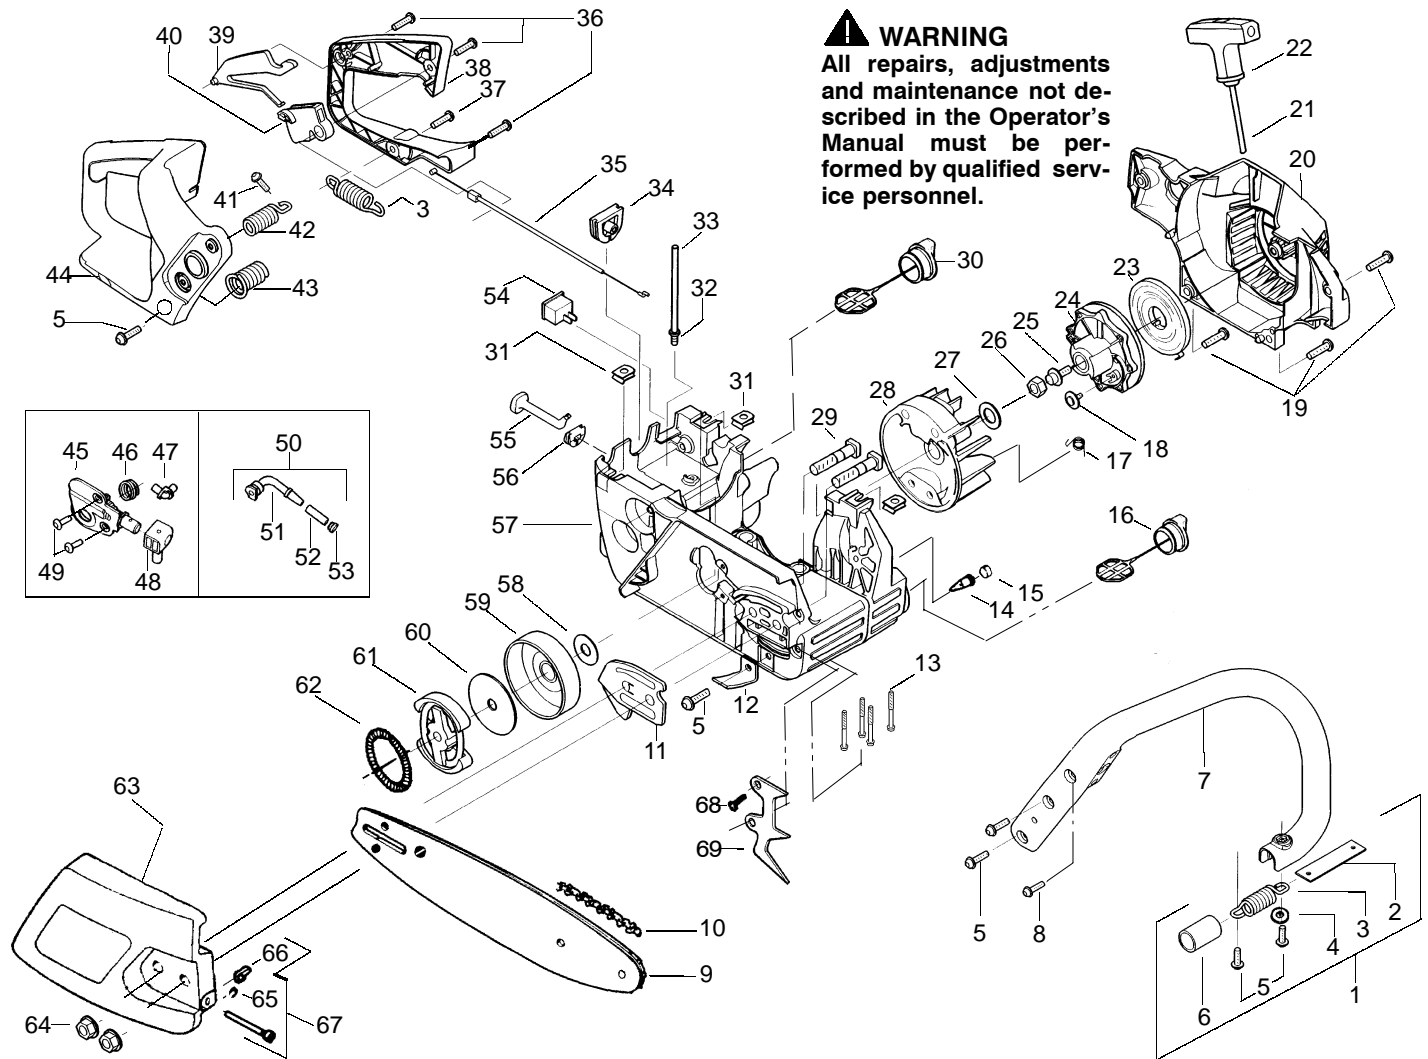

PARTS LIST NO. <b>530087882</b>		<b>MCCULLOCH PARTS LIST</b>	CHAIN SAW MODEL(s) <b>Mac Cat 335, 435 &amp; 440</b>
DATE <b>5/30/01</b>	Replaces 87882 - 10/10/00		<b>Note:</b> Illustration may differ from actual model due to design changes

✓ = NEW PART NUMBER FOR THIS IPL

★ = REFER TO THE SERVICE REFERENCE INDICATED FOR MORE INFORMATION. (LOCATED AT END OF IPL)

PARTS LIST NO. <b>530087882</b>		<b>MCCULLOCH PARTS LIST</b>	CHAIN SAW MODEL(S) <b>Mac Cat</b> <b>335, 435 &amp; 440</b>
DATE <b>10/10/00</b>	Replaces 87882 - 03/08/00		<b>Note:</b> Illustration may differ from actual model due to design changes

**Carburetor Assembly - WT391 - #530069722**

Ref.	Part No.	Description
1.	530038318	Limiter Cap-High
2.	530038317	Limiter Cap-Low
3.	530069826	Carburetor Repair Kit (KIT= Indicates Contents)
4.	530069844	Gasket/Diaphragm Kit (●=Indicates Contents)
5.	530035383	Low Speed Needle
6.	530035293	Needle Spring Low Speed
7.	530035384	High Speed Needle
8.	530035295	Needle Spring High Speed